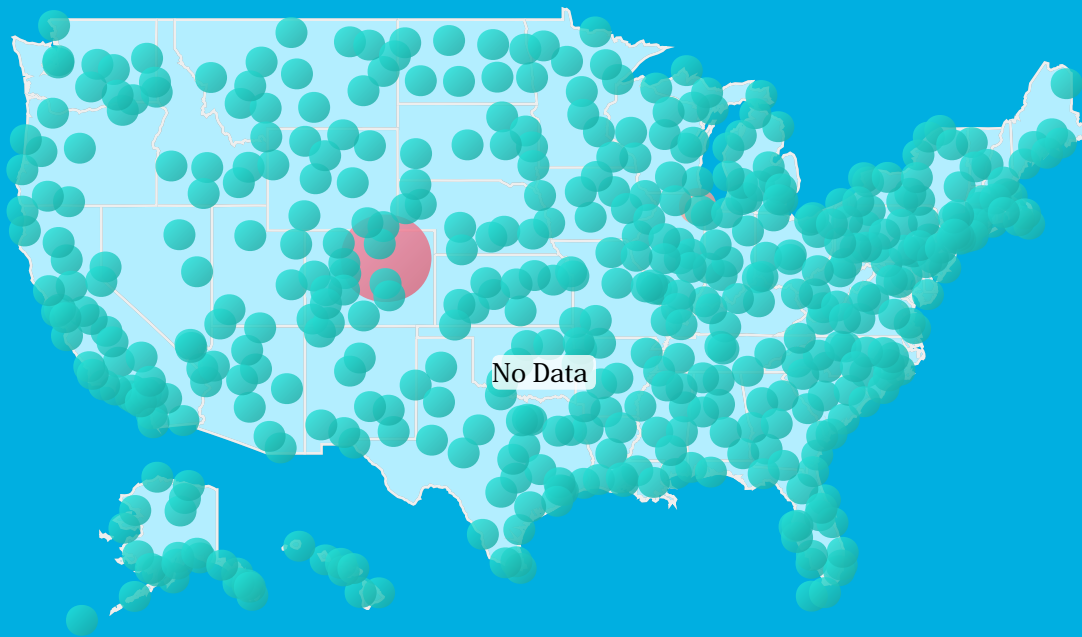

Airport Delay Alerts

Delay Type

(All Selected)

2025-04-19
23:19:00

Filter by Delay Status

(All Selected)

Delay Type

- None
- Departure Delay