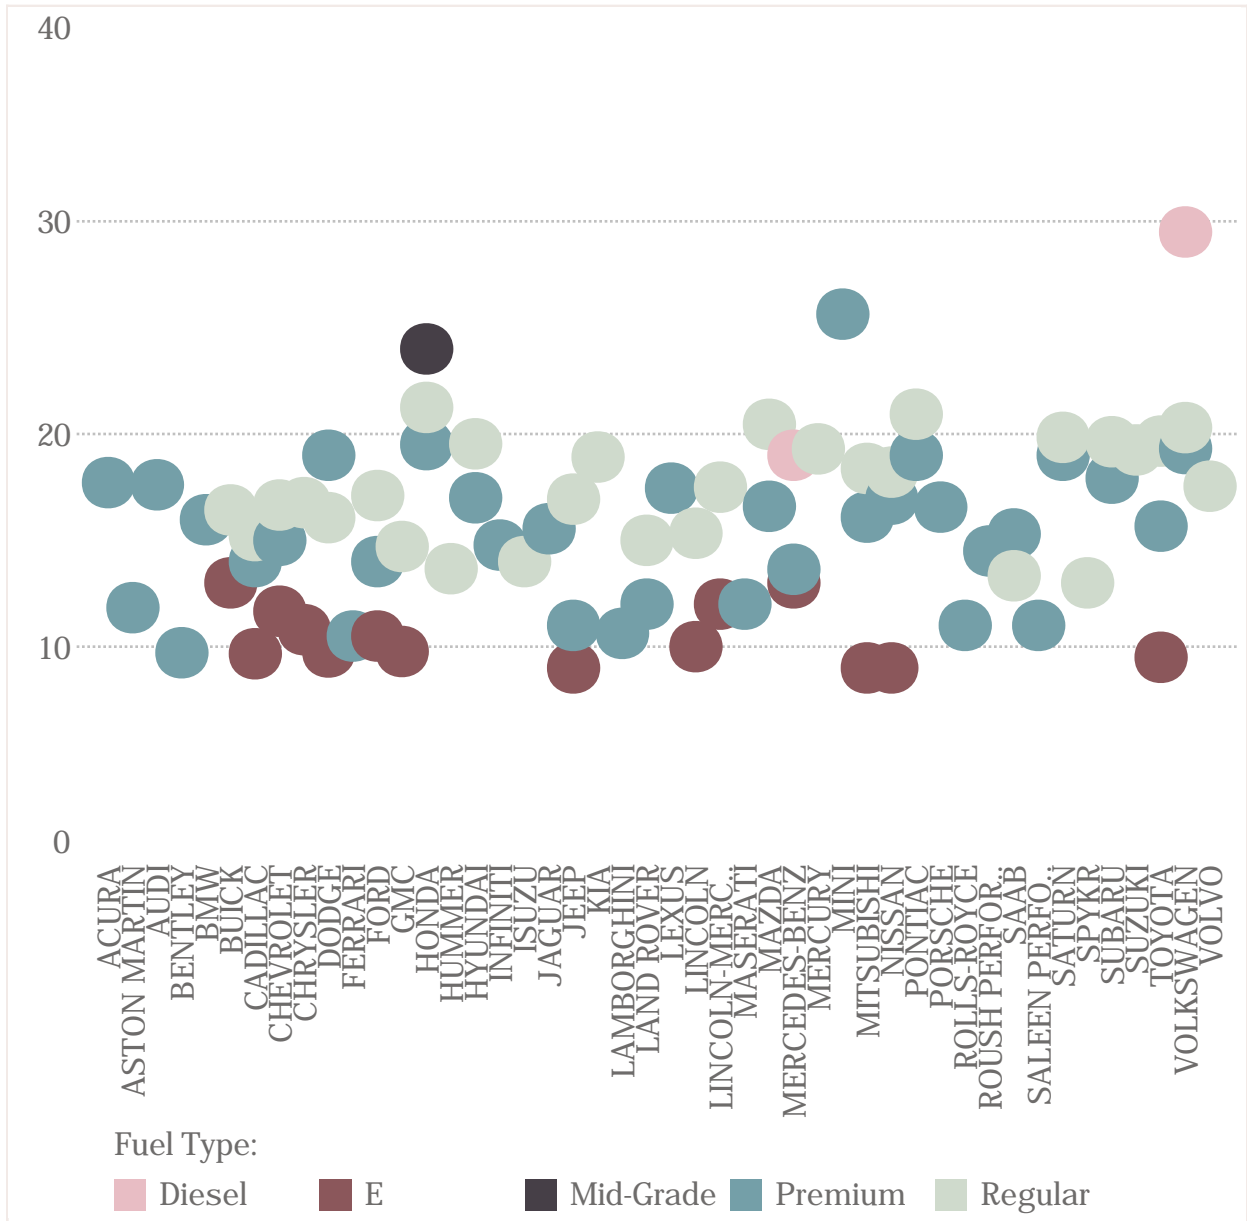

# Fuel Economy

Filter by Number of Cylinders  
2, 4, 5, 6, 8, 10, 12

TURBO  
Standard, Supercharger, Turbo

Filter by Fuel Type  
Diesel, E, Mid-Grade, Premium, Regular

## Fuel Economy